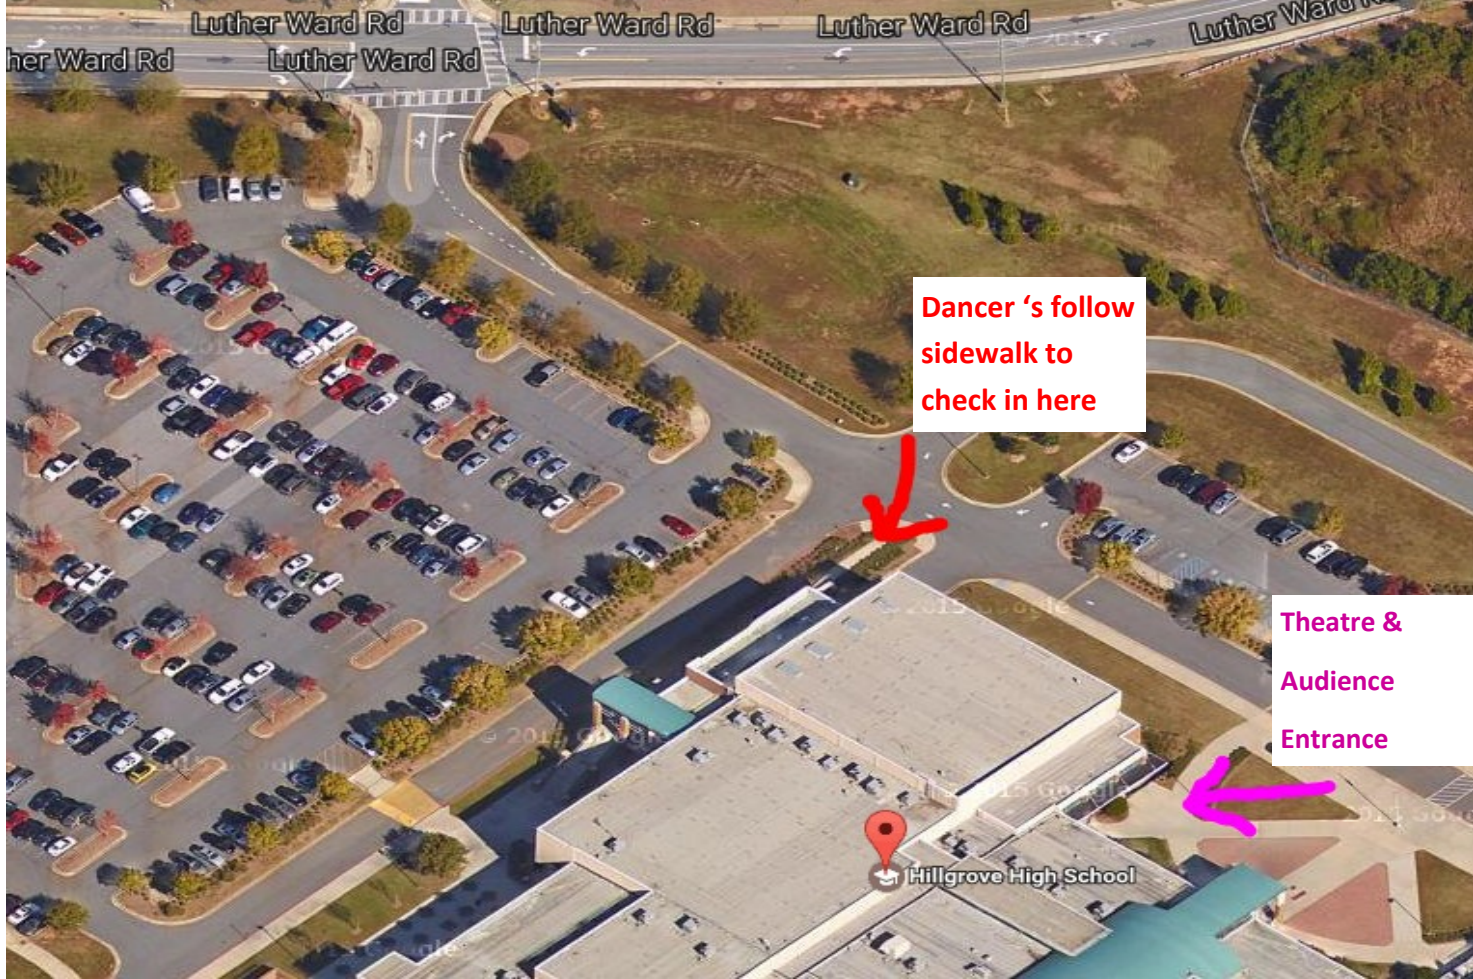

Dancer 's follow
sidewalk to
check in here

Theatre &
Audience
Entrance

Hillgrove High School